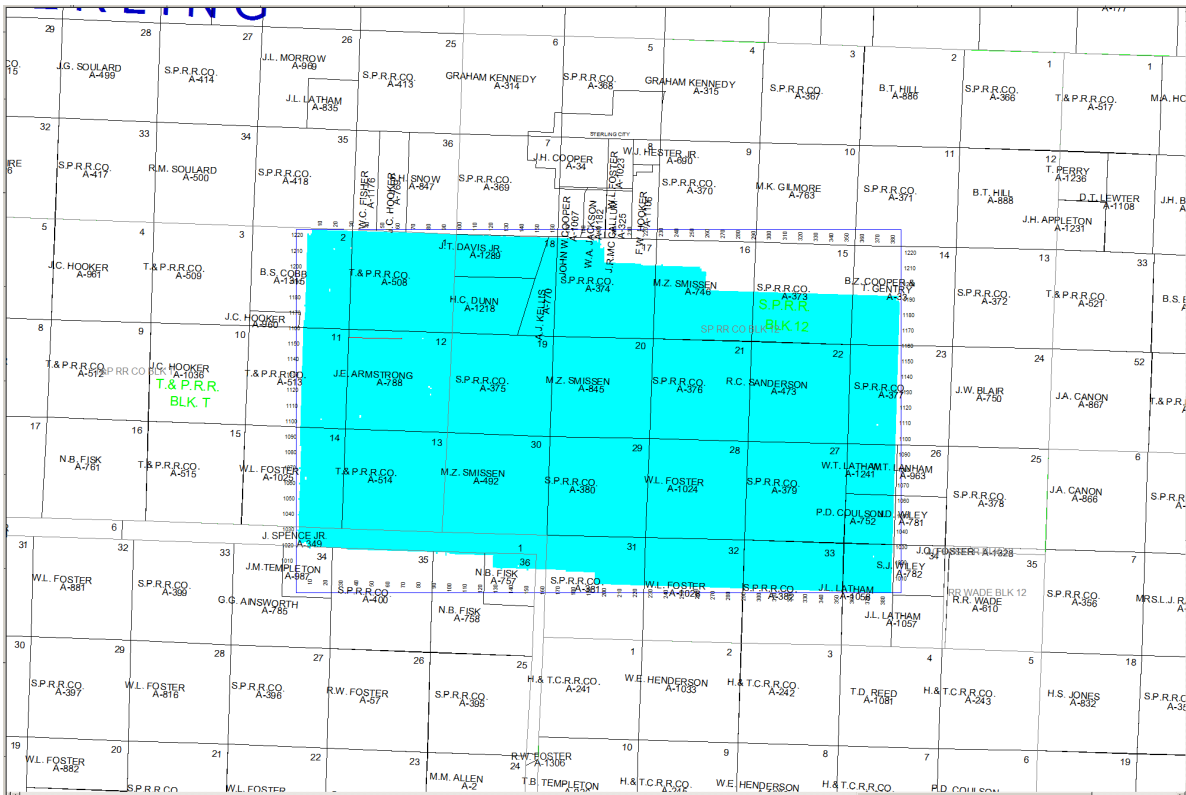

North Concho 3D-Sterling Co., TX.

Provided By: **EXPLORATION GEOPHYSICS, INC.**

432-685-1094 office